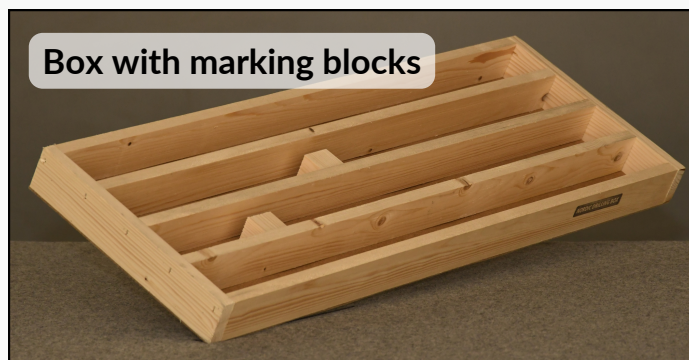

The best solution for superior handling and storage of your valuable drill core samples.

Top-tier products crafted from high-quality Finnish wood, providing sustainable solutions for reuse and recycle.

- Drill core boxes
- Pallets
- Cover sheets
- Marking blocks
- Washing boxes

✉ sales@nordicdrillingbox.fi

🌐 www.nordicdrillingbox.fi

🏠 Kalajoki, Finland

CORE BOXES

Box models:

| Rows | Total Capacity | Sample Size Ø |
|------|----------------|---------------|
| 3 | 3m | 86 mm |
| 4 | 4m | 64 mm |
| 5 | 5m | 53 mm |
| 6 | 6m | 43 mm |
| 7 | 7m | 34 mm |