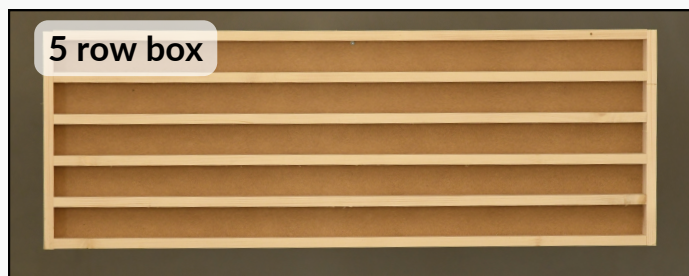

- Drill core boxes
- Pallets
- Cover sheets
- Marking blocks
- Washing boxes

✉ sales@nordicdrillingbox.fi

🌐 www.nordicdrillingbox.fi

🏠 Kalajoki, Finland

CORE BOXES

Box models:

| Rows | Total Capacity | Sample Size Ø |
|------|----------------|---------------|
| 3 | 3m | 86 mm |
| 4 | 4m | 64 mm |
| 5 | 5m | 53 mm |
| 6 | 6m | 43 mm |
| 7 | 7m | 34 mm |