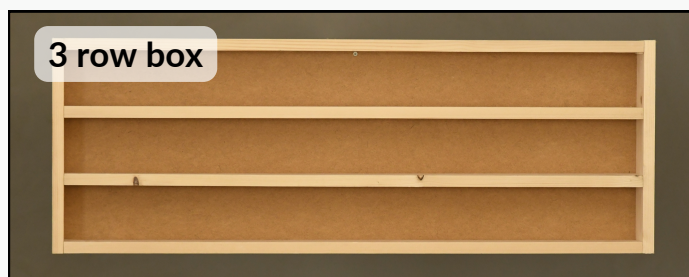

- Drill core boxes
- Pallets
- Cover sheets
- Marking blocks
- Washing boxes

✉ sales@nordicdrillingbox.fi

🌐 www.nordicdrillingbox.fi

🏠 Kalajoki, Finland

CORE BOXES

Box models:

| Rows | Total Capacity | Sample Size Ø |
|------|----------------|---------------|
| 3 | 3m | 86 mm |
| 4 | 4m | 64 mm |
| 5 | 5m | 53 mm |
| 6 | 6m | 43 mm |
| 7 | 7m | 34 mm |